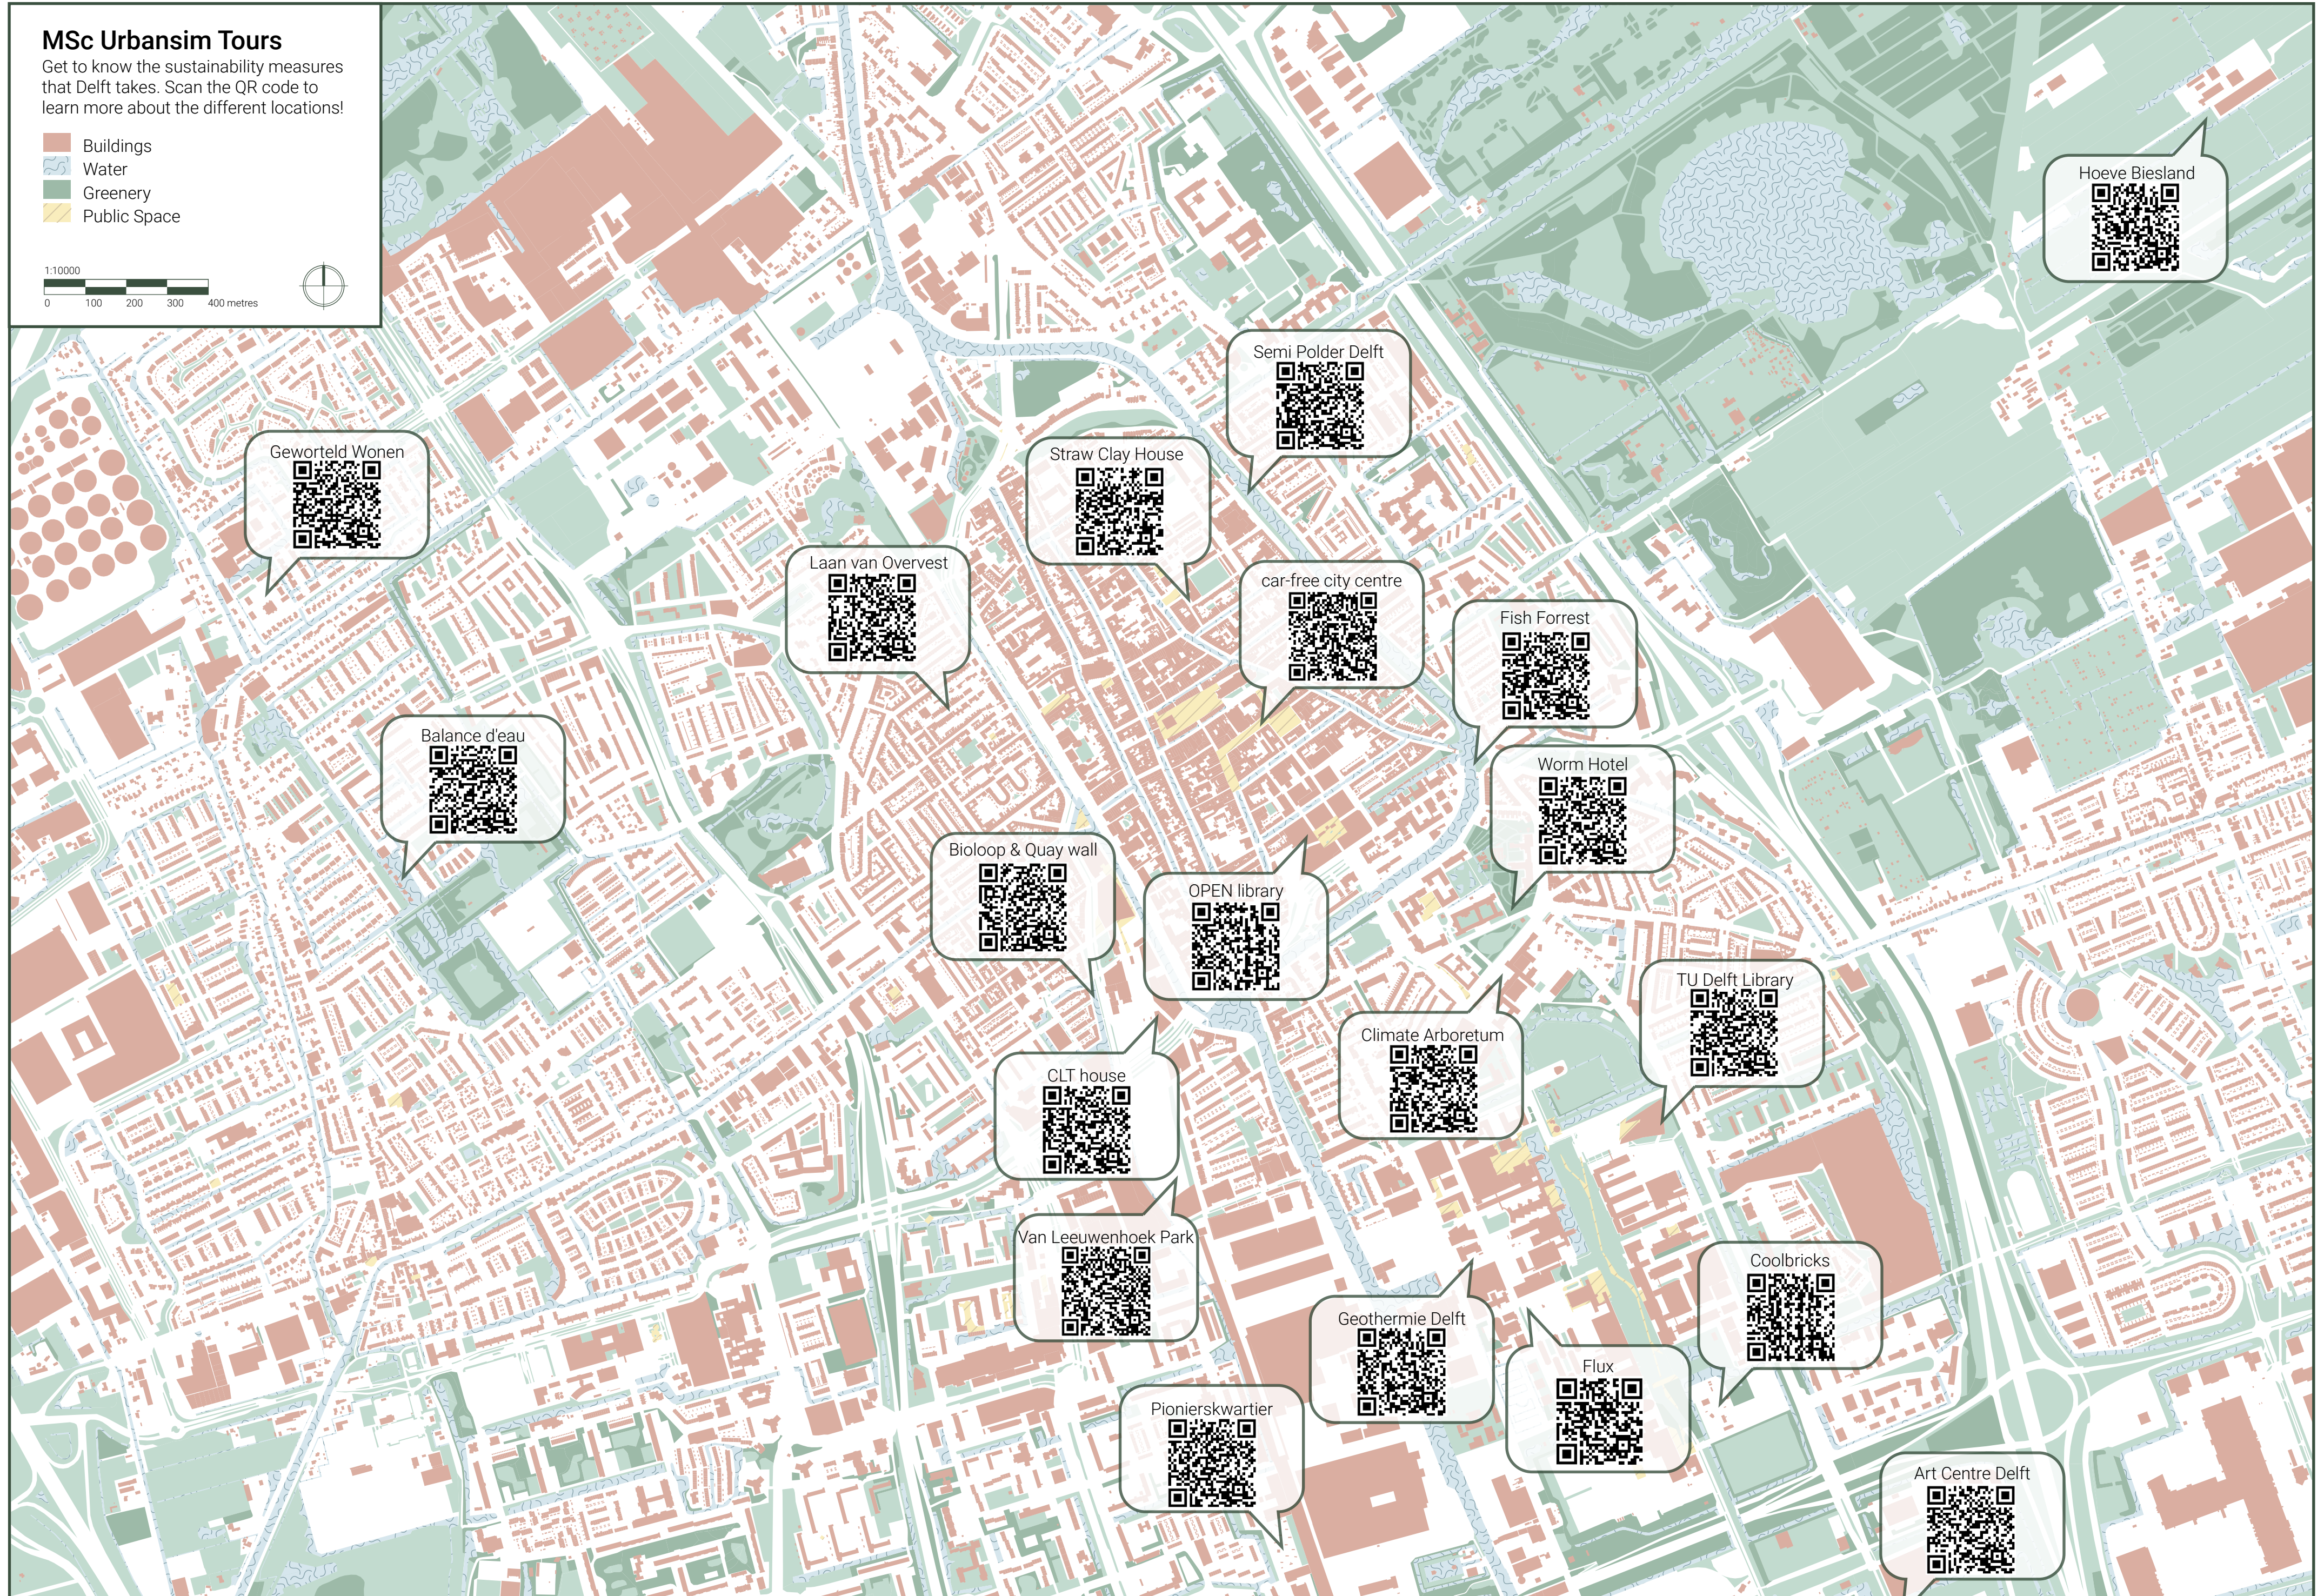

MSc Urbansim Tours

Get to know the sustainability measures that Delft takes. Scan the QR code to learn more about the different locations!

- Buildings
- Water
- Greenery
- Public Space

Geworteld Wonen

Balance d'eau

Laan van Overvest

Straw Clay House

Semi Polder Delft

car-free city centre

Fish Forrest

Worm Hotel

Bioloop & Quay wall

OPEN library

TU Delft Library

CLT house

Climate Arboretum

Van Leeuwenhoek Park

Geothermie Delft

Flux

Coolbricks

Pionierskwartier